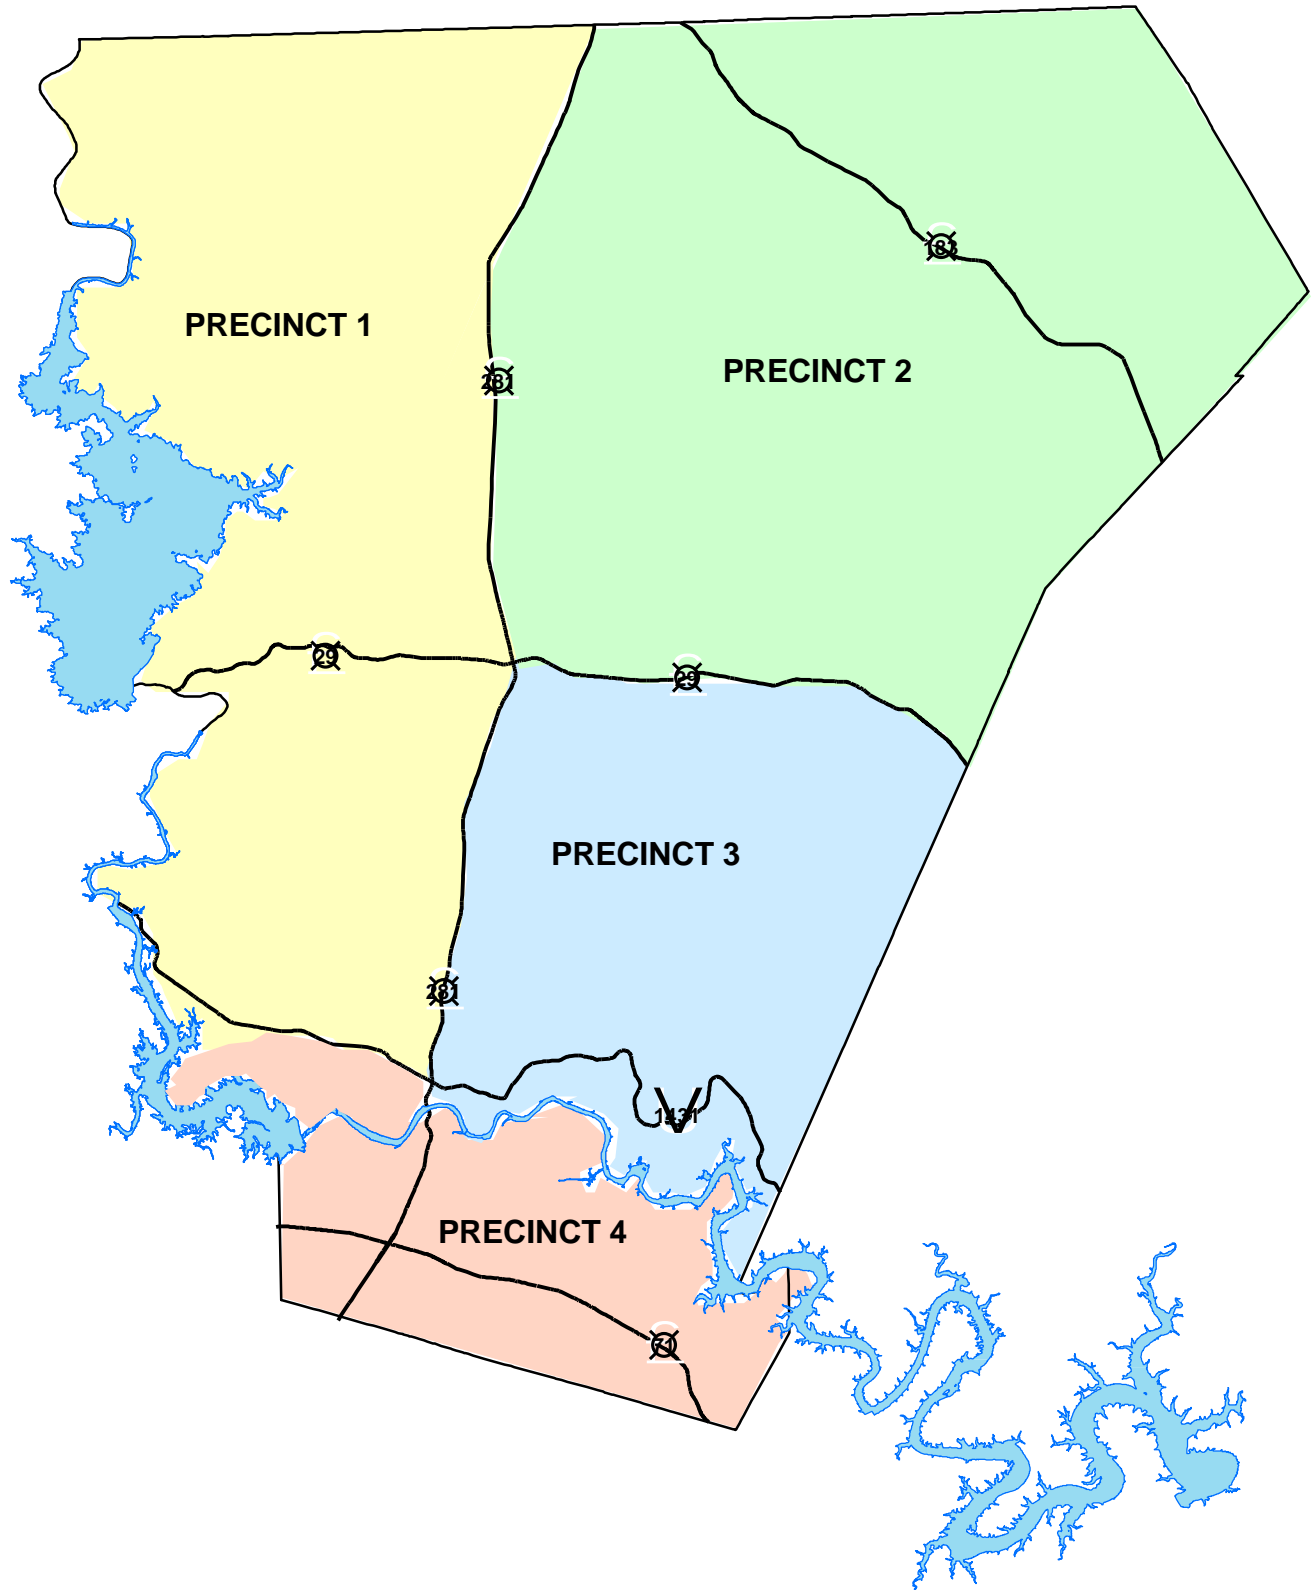

CTGCD DIRECTOR PRECINCTS

Approximate Boundaries - Check Voter Registration

Central Texas Groundwater Conservation District
P.O. Box 870, 225 S. Pierce, Suite 104
Burnet, TX 78611

0 1.5 3 6 9 12 Miles