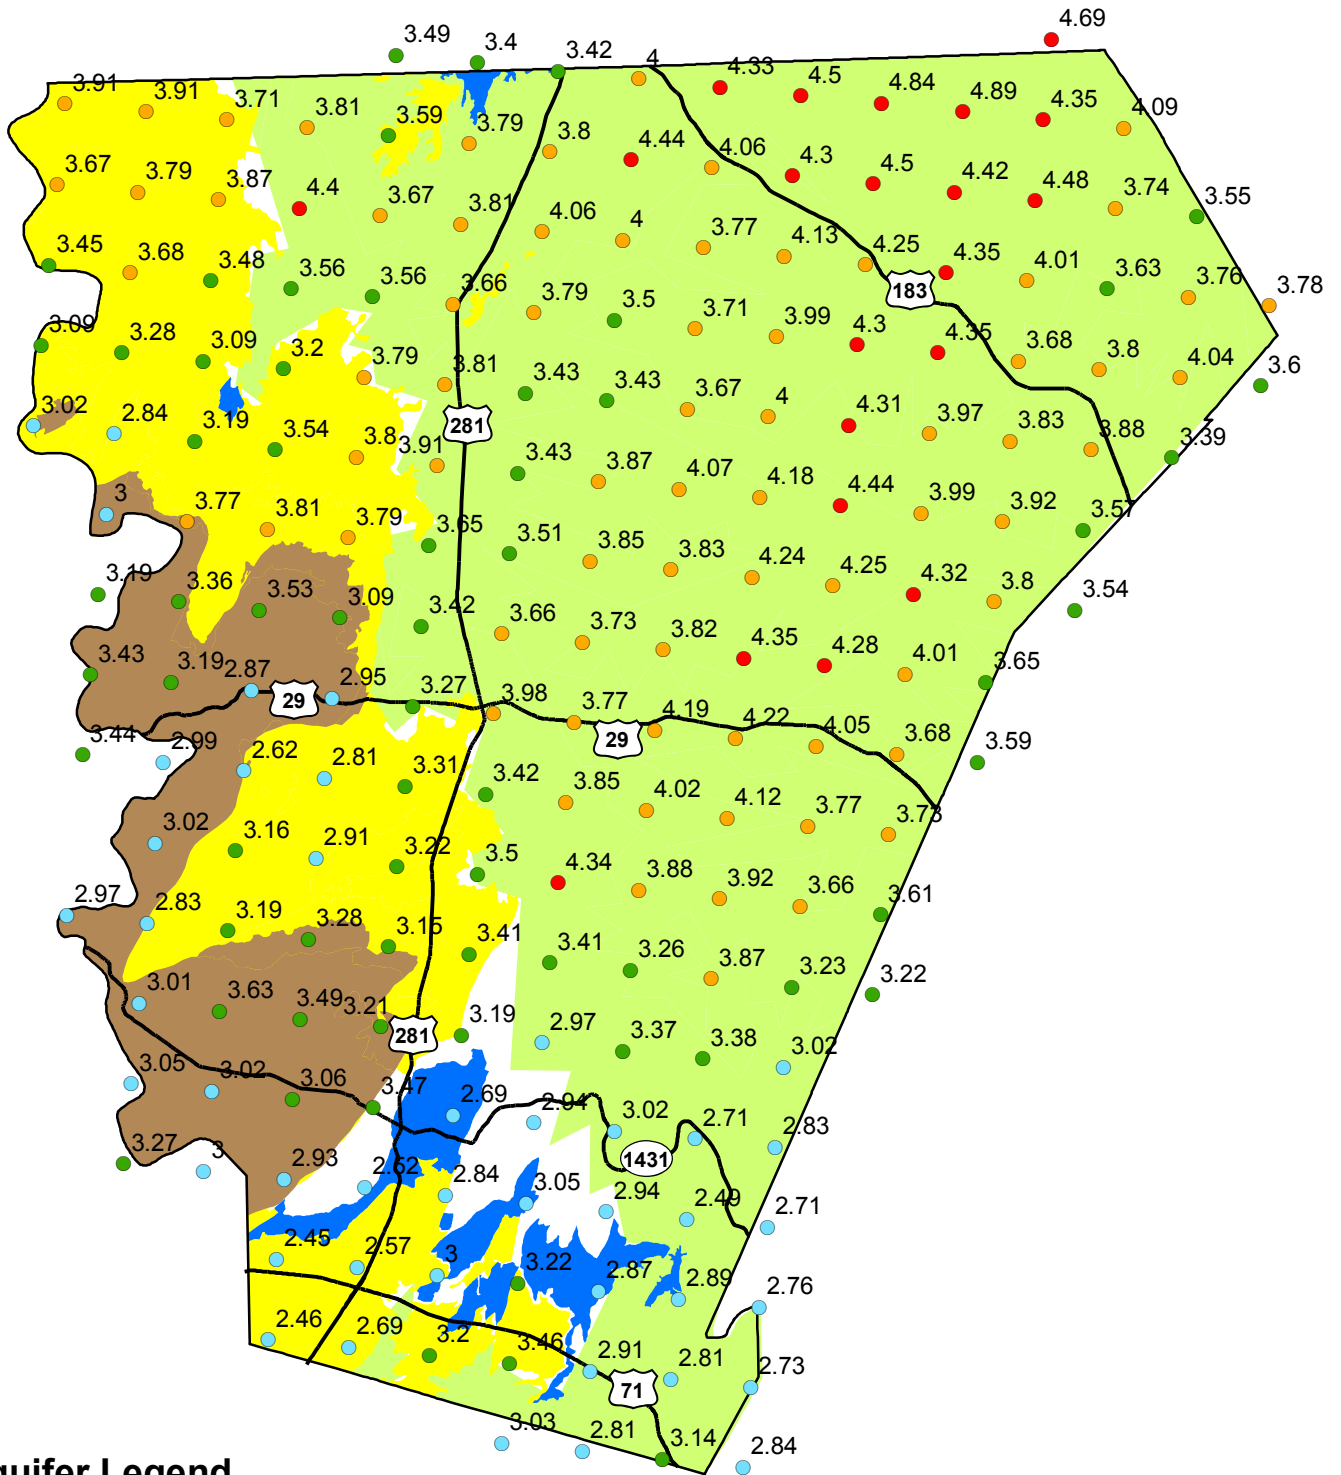

Rainfall Totals for January through April 2011

Aquifer Legend

Central Texas Groundwater Conservation District
 P.O. Box 870, 225 S. Pierce, Suite 104
 Burnet, TX 78611

Data Source:
 National Weather Service
 Precipitation Analysis

Rainfall in Inches