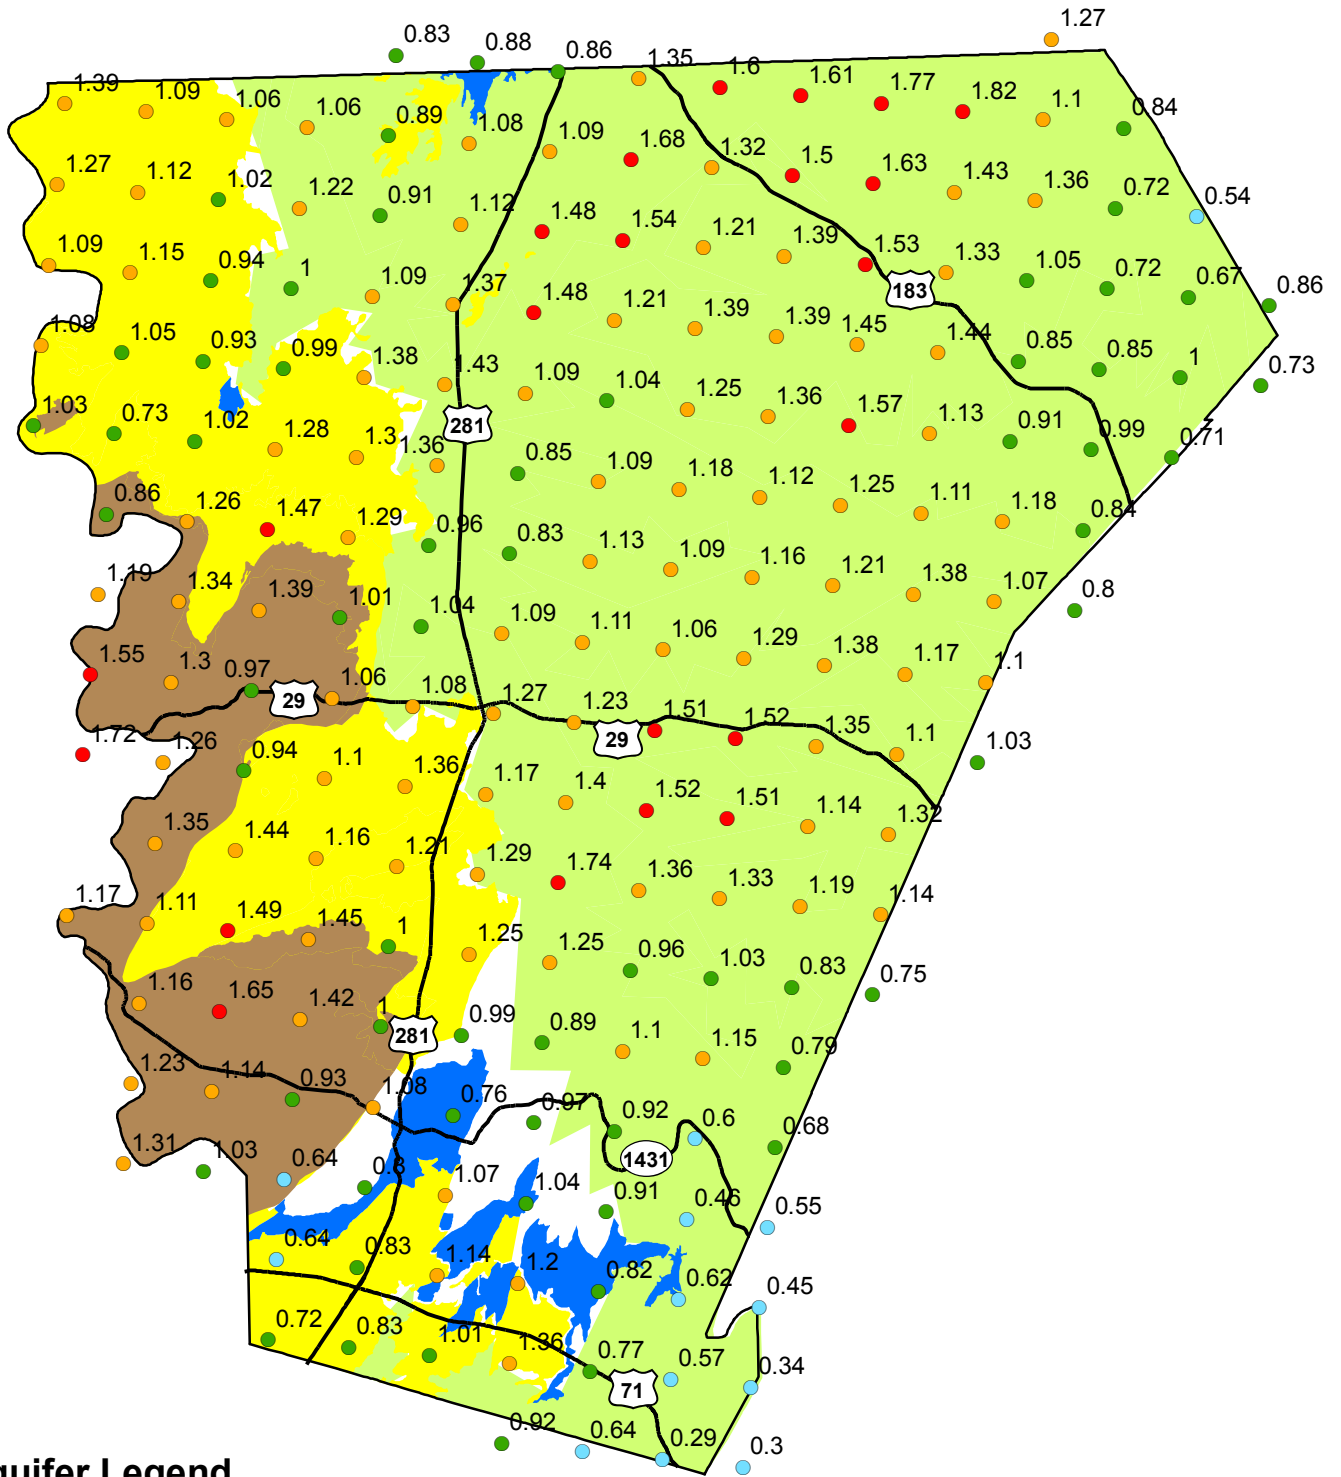

Rainfall Totals for April 2011

Aquifer Legend

Central Texas Groundwater Conservation District
 P.O. Box 870, 225 S. Pierce, Suite 104
 Burnet, TX 78611

Data Source:
 National Weather Service
 Precipitation Analysis

Rainfall in Inches