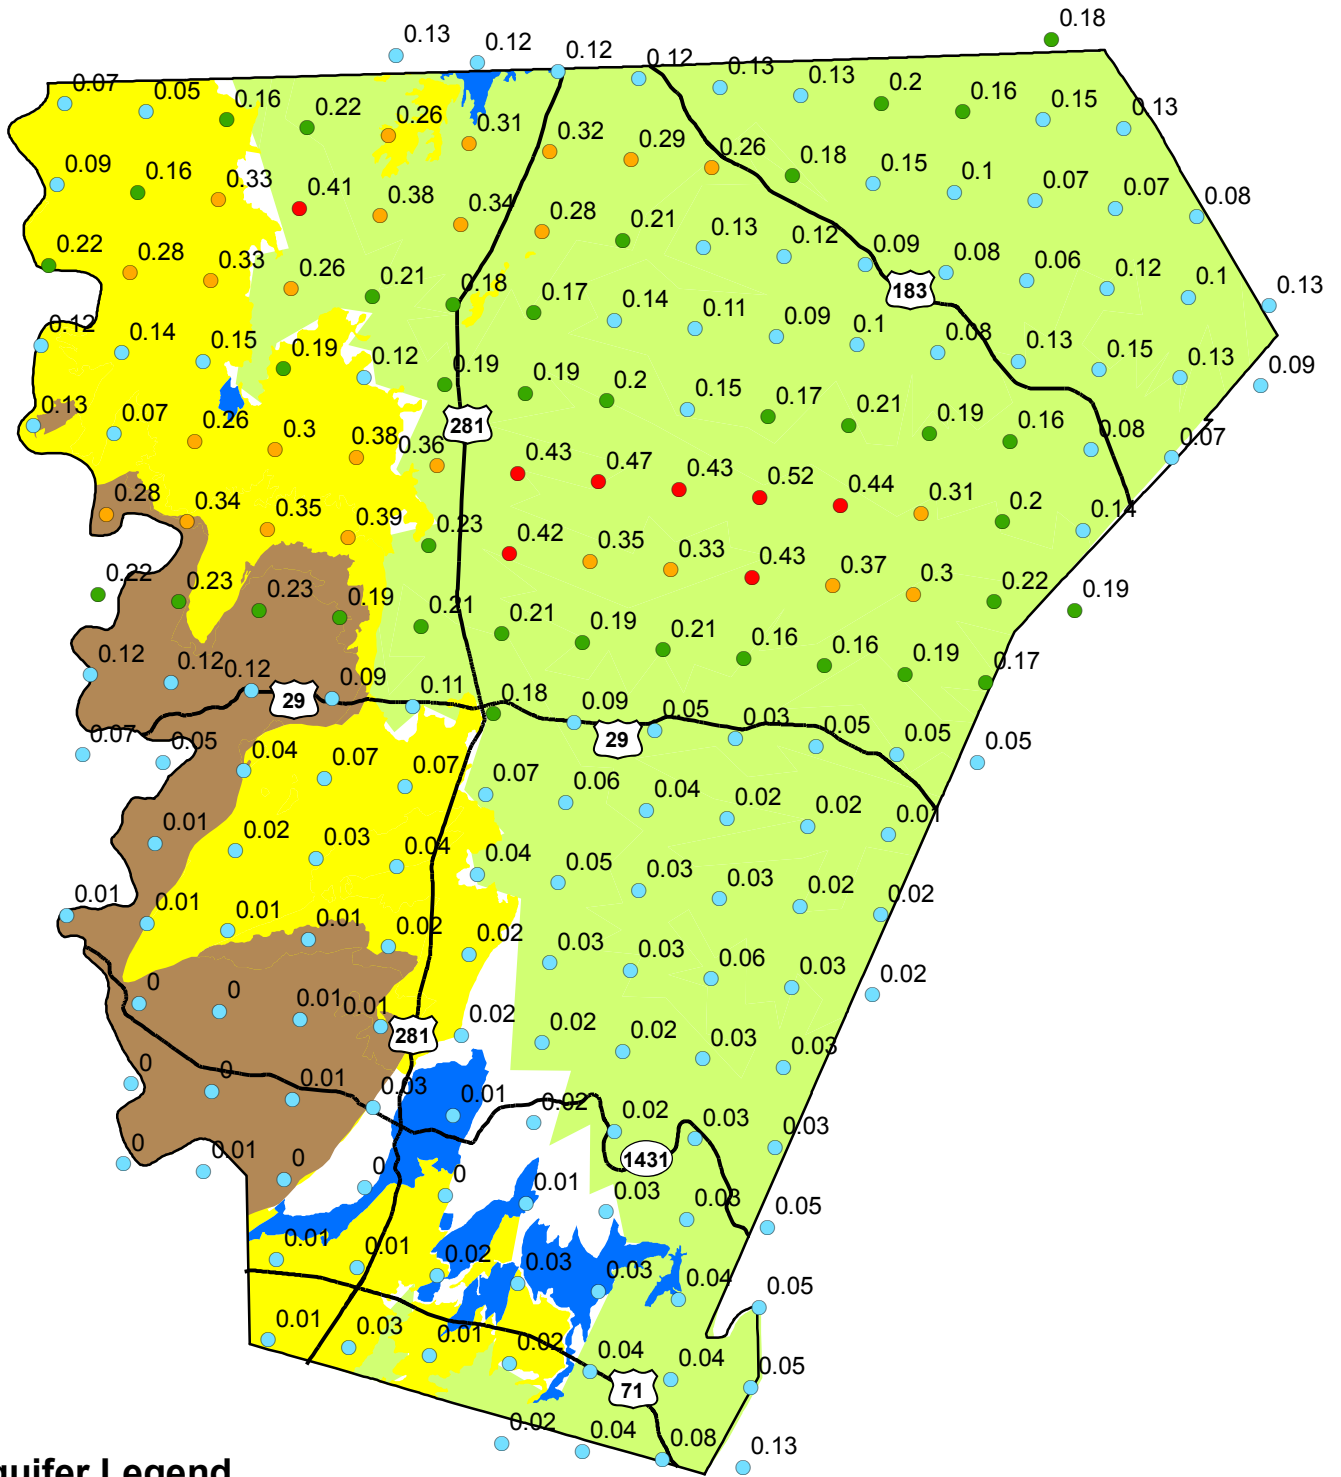

Rainfall Totals for March 2011

Aquifer Legend

Central Texas Groundwater Conservation District
 P.O. Box 870, 225 S. Pierce, Suite 104
 Burnet, TX 78611

Data Source:
 National Weather Service
 Precipitation Analysis

Rainfall in Inches